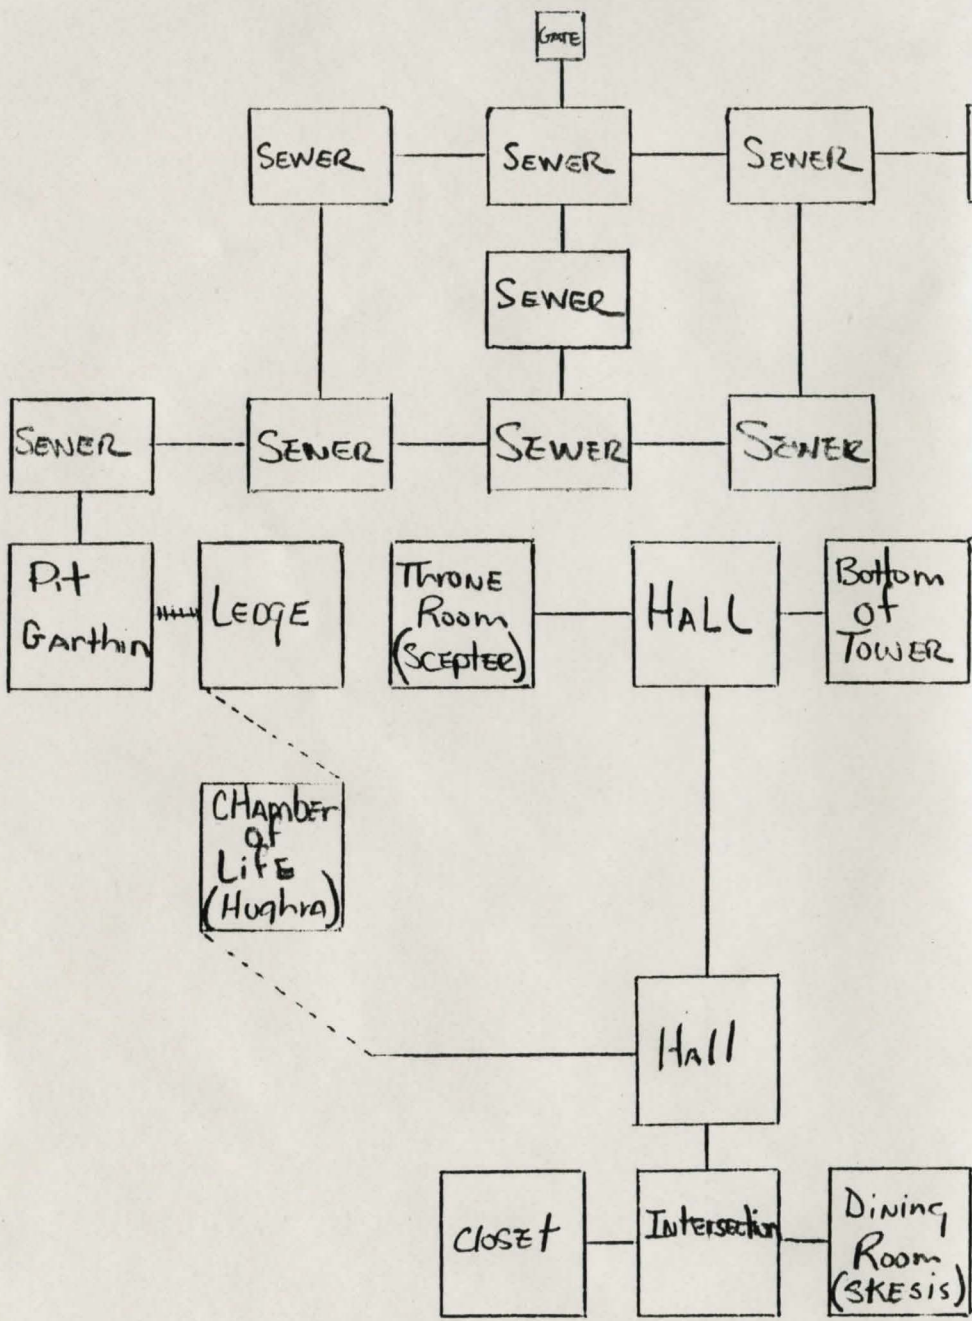

DARK CRYSTAL: THE FOREST AND SWAMP

Hi-RES #6 - SIERRA ONLINE INC.

DARK CRYSTAL : DESERT AND CASTLE