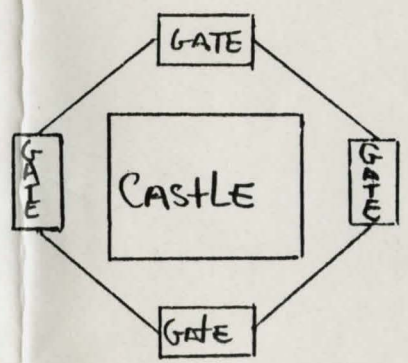

DARK CRYSTAL: THE FOREST AND SWAMP

Hi-RES #6 - SIERRA ONLINE INC.

DARK CRYSTAL : DESERT AND CASTLE