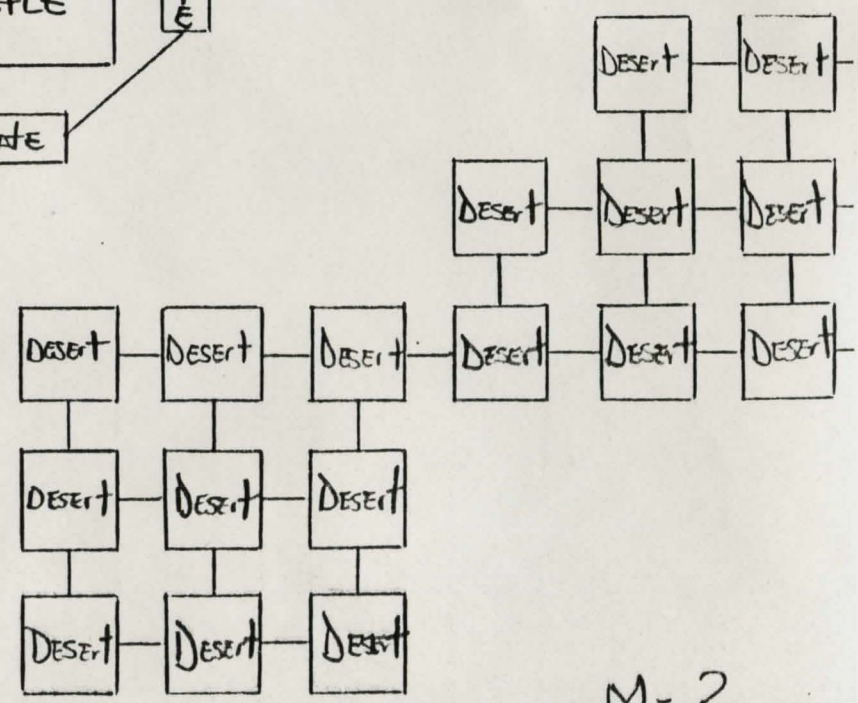

DARK CRYSTAL: THE FOREST AND SWAMP

Hi-RES #6 - SIERRA ONLINE INC.

DARK CRYSTAL : DESERT AND CASTLE