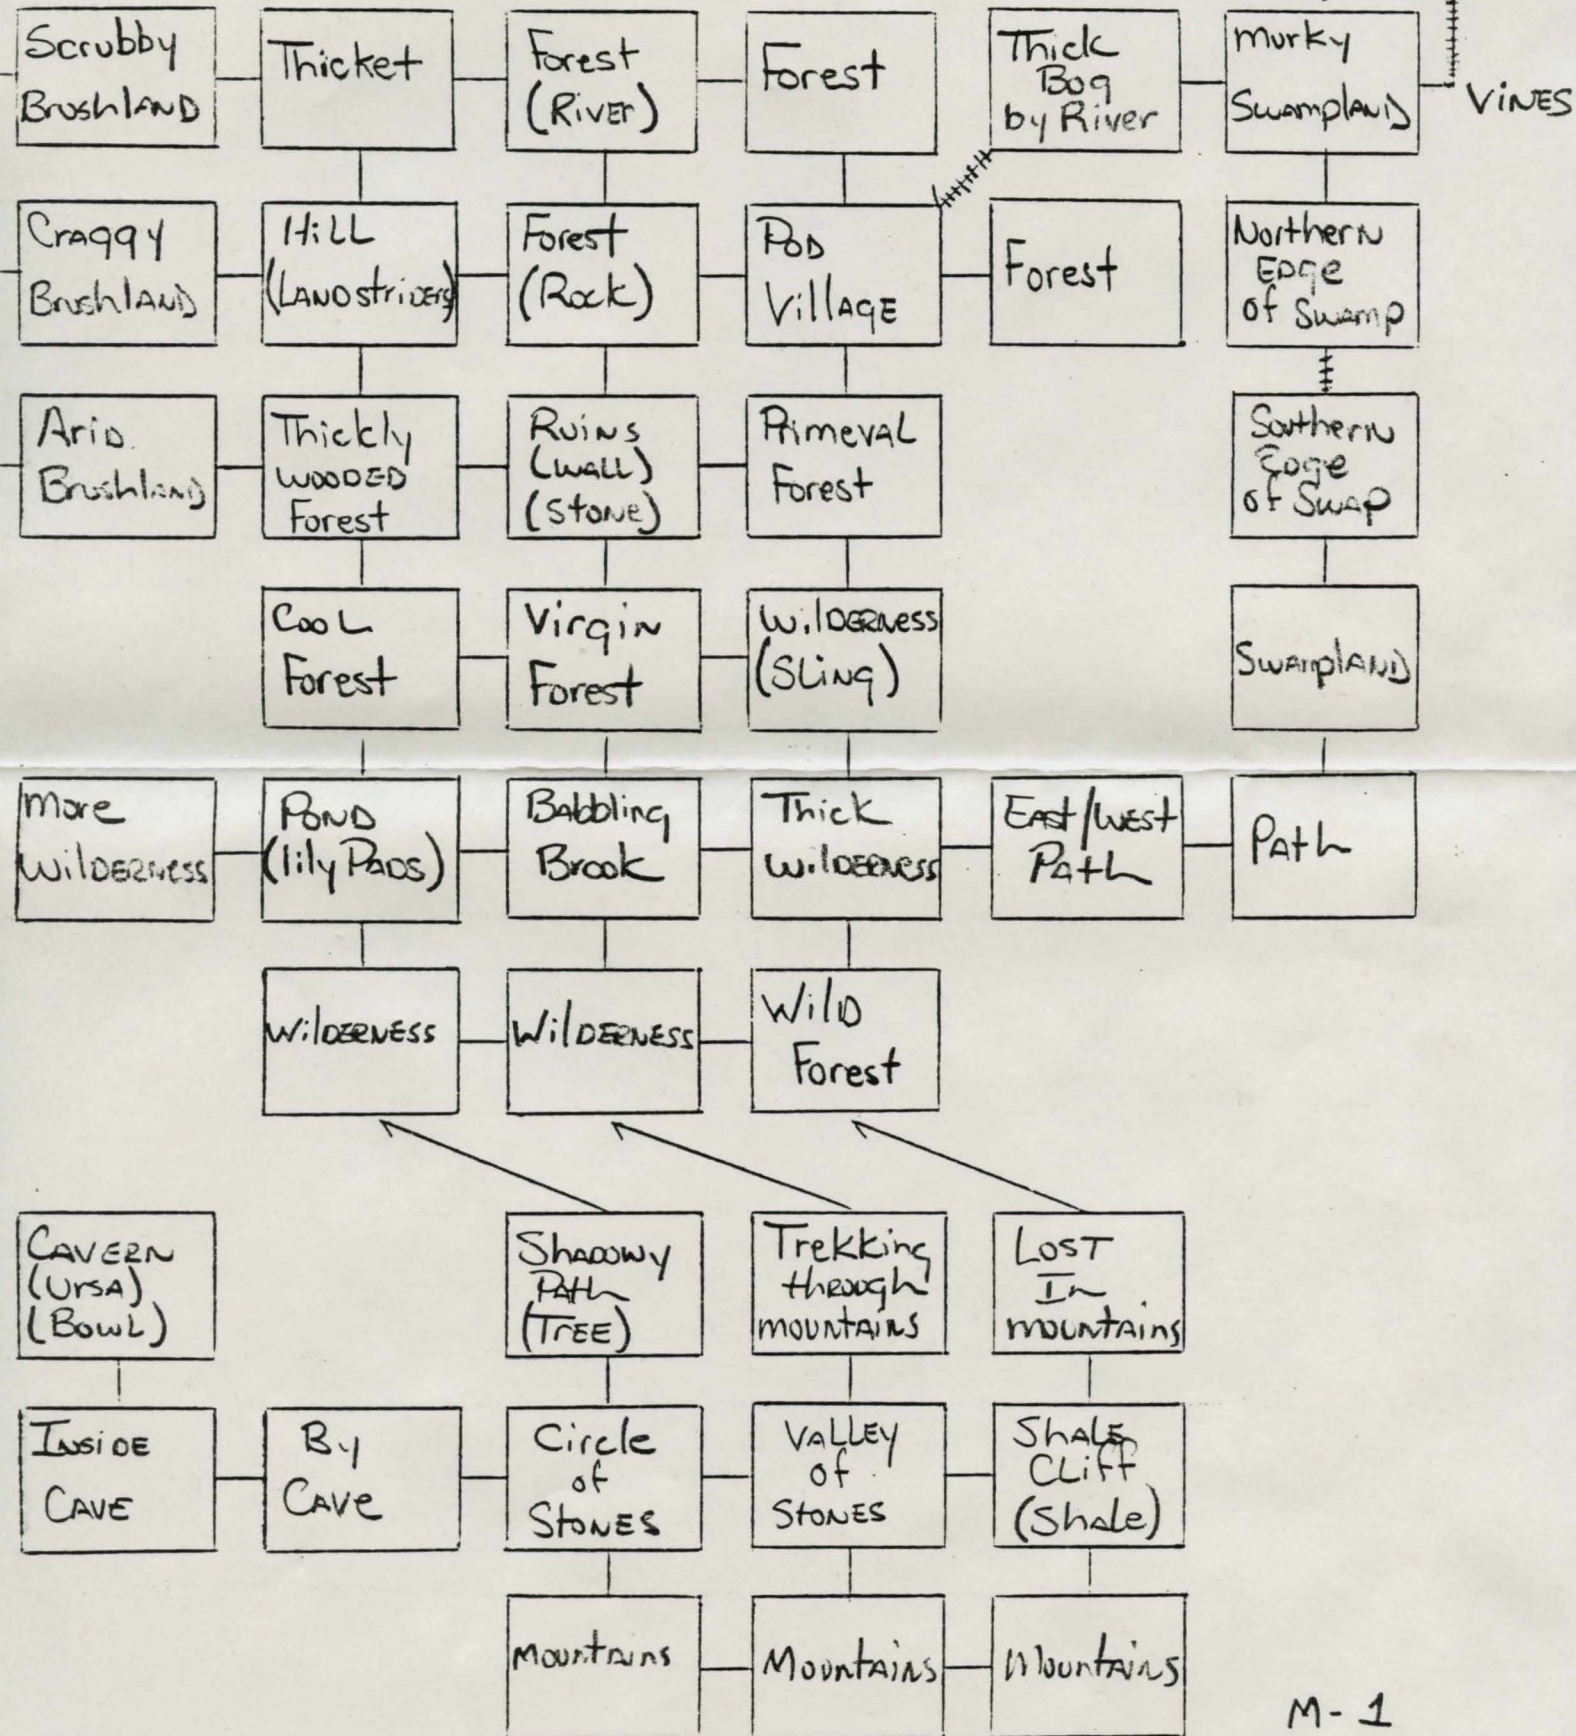

DARK CRYSTAL: THE FOREST AND SWAMP

Hi-RES #6 - SIERRA ONLINE INC.

DARK CRYSTAL : DESERT AND CASTLE