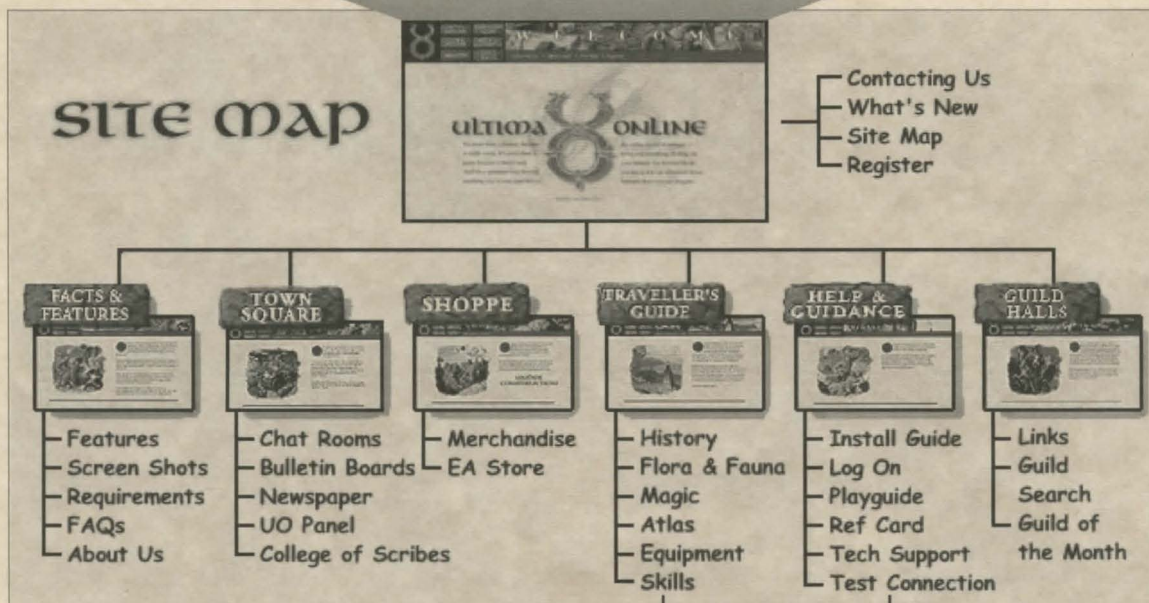

ELECTRONIC DOCUMENTATION

WWW.ULTIMAONLINE.COM

Because *Ultima Online* is a constantly changing game, traditional printed documentation would quickly fall out of date. Therefore, complete, up-to-date electronic documentation is part of the game's web site. This allows us to provide you with hundreds of pages' worth of accurate information, clearly divided into easy-to-read sections and all in full color!

Our site is more than just documentation — you can chat, register a guild, get technical support, view full-color game animations, plus submit electronic newspaper articles, order game merchandise and more.

NAVIGATION

Game-specific sections (see descriptions on reverse side)