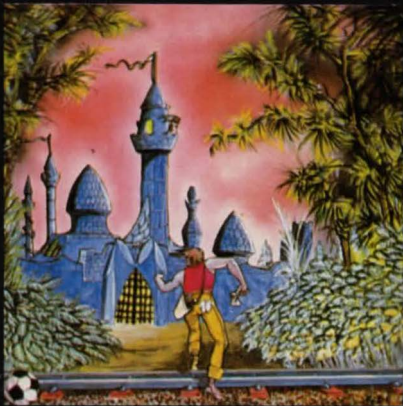

THE GOLD COLLECTION

Commodore 64

Magic Castle

by Graeme Yeandle

GILSOFT

Home Computer Software

THE GOLD COLLECTION

©1984 **GILSOFT**