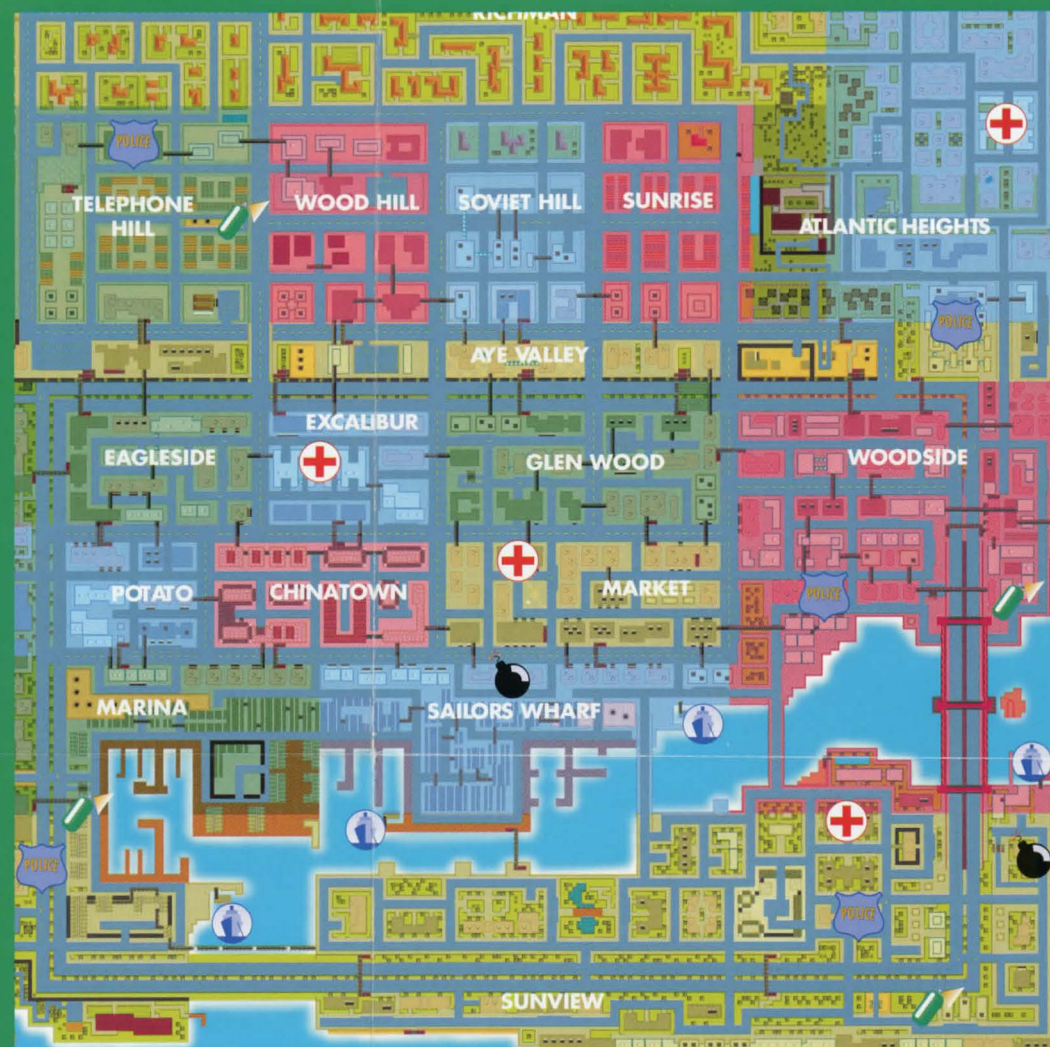

Classic Default

O	Attack
N	Next Weapon
P	Previous Weapon
S	Special Weapon
Enter	Jump

SAN ANDREAS

Visitor's Guide & Map