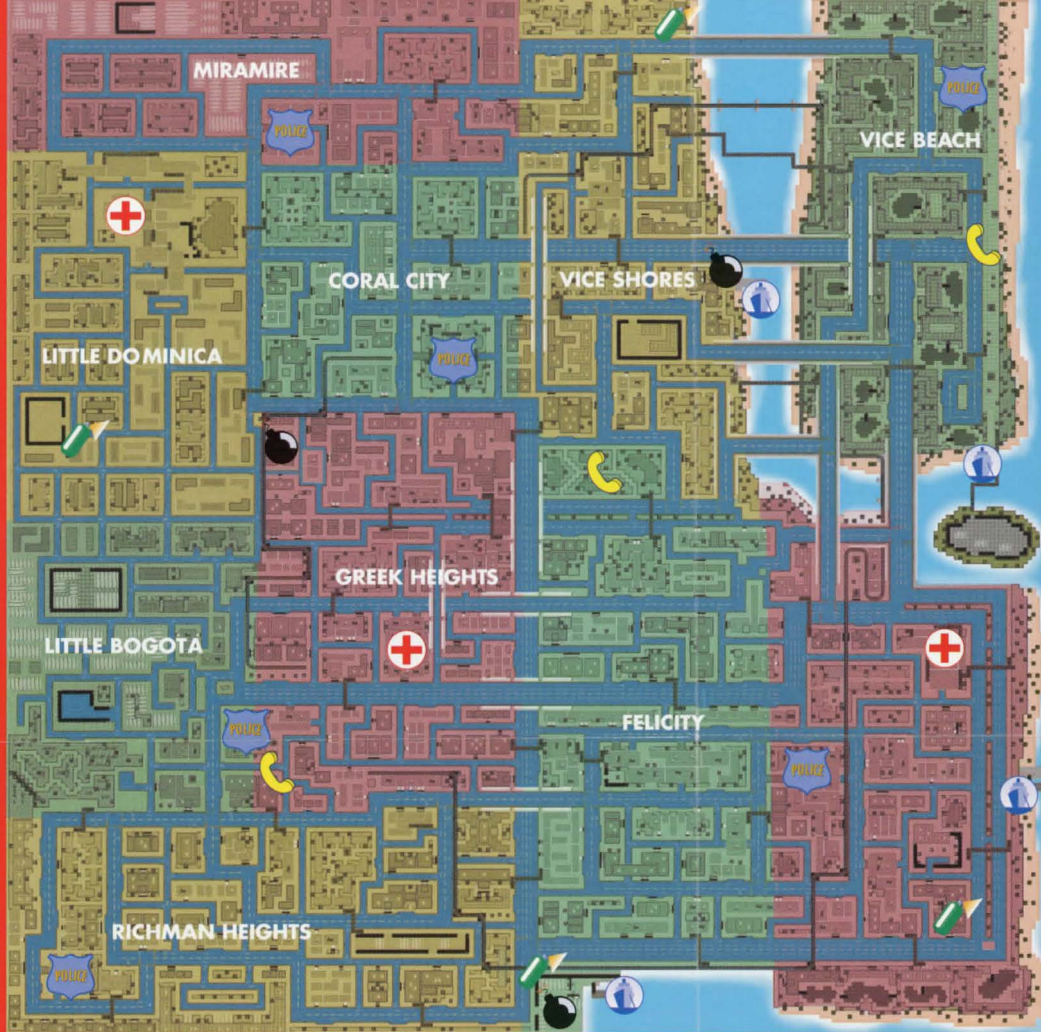

VICE CITY

Visitor's Guide & Map