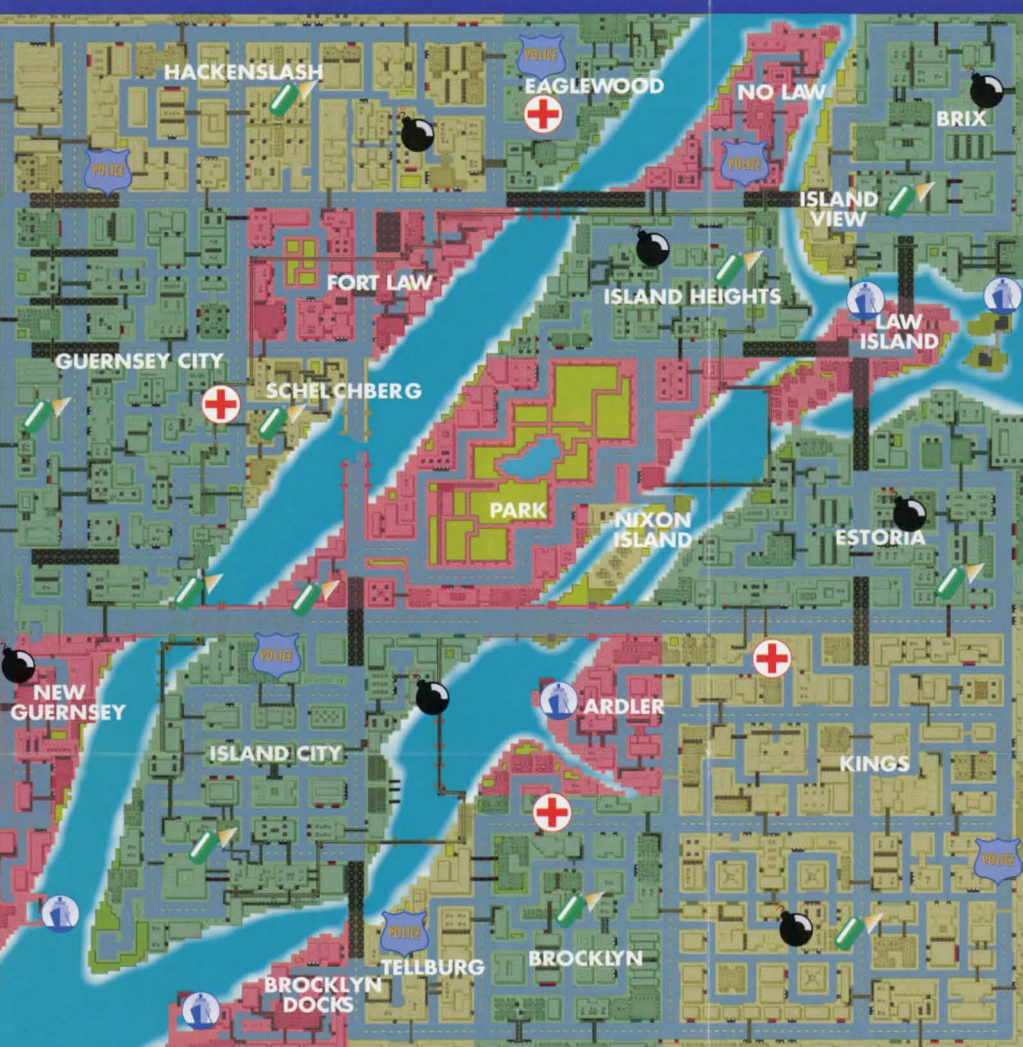

LIBERTY CITY

Visitor's Guide & Map