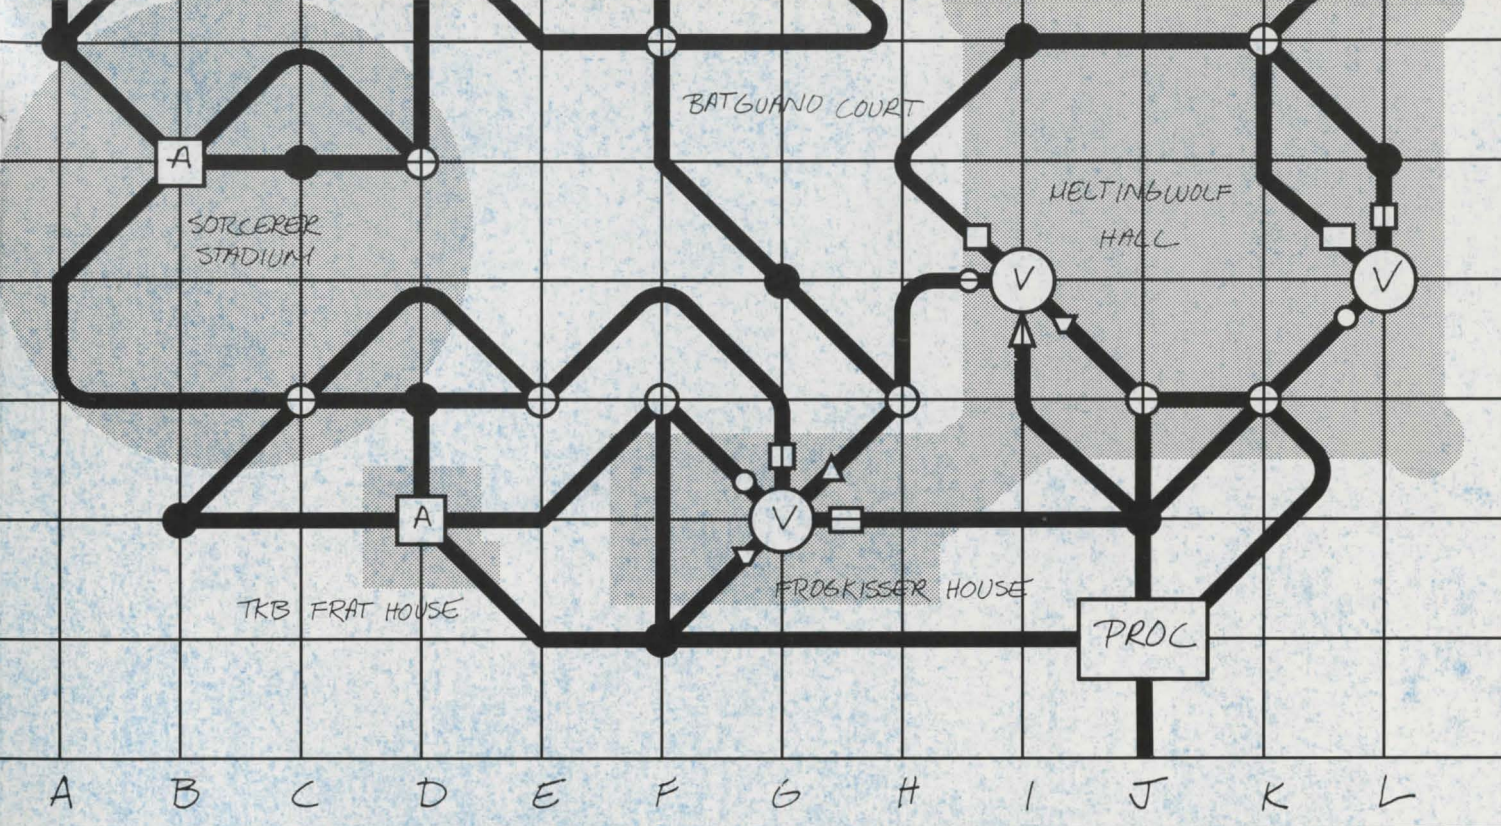

MANHOLE LOCATIONS

KIZ	IVORYTOWER LAB
EIO	HDP FRAT HOUSE
L9	STUDENT UNION
B5	SORCERER STADIUM
DZ	TKB FRAT HOUSE

LEGEND

ACTIVE
NODE

SUB-BUILDING
VALVE

AUX NODE

ACCESS
MANHOLE

ACCESS
TUNNEL

MAIN
PROCESSING
PLANT

6

5

4

3

2

1

WARN

UNIVERSITY EXPANSION PROGRAM --

SEWAGE SYSTEM ACCESS TUNNELS

WARNING: DO NOT ENTER ACTIVE NODES WHILE SYSTEM IS IN OPERATION.