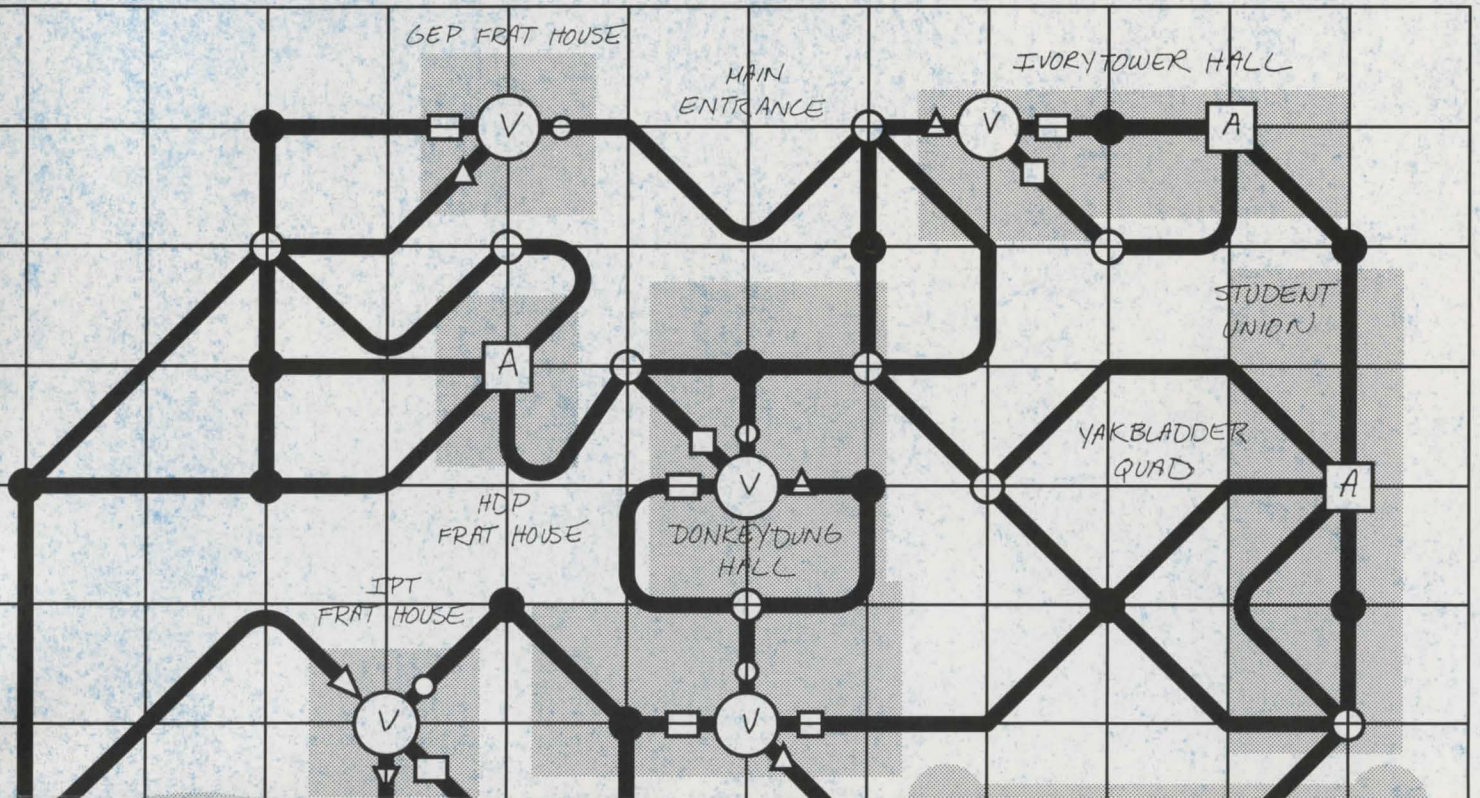

MANHOLE LOCATIONS

KIZ	IVORYTOWER LAB
EIO	HDP FRAT HOUSE
L9	STUDENT UNION
B5	SORCERER STADIUM
DZ	TKB FRAT HOUSE

LEGEND

ACTIVE
NODE

SUB-BUILDING
VALVE

AUX NODE

ACCESS
MANHOLE

ACCESS
TUNNEL

MAIN
PROCESSING
PLANT

6

5

4

3

2

1

WARN

UNIVERSITY EXPANSION PROGRAM --

SEWAGE SYSTEM ACCESS TUNNELS

WARNING: DO NOT ENTER ACTIVE NODES WHILE SYSTEM IS IN OPERATION.