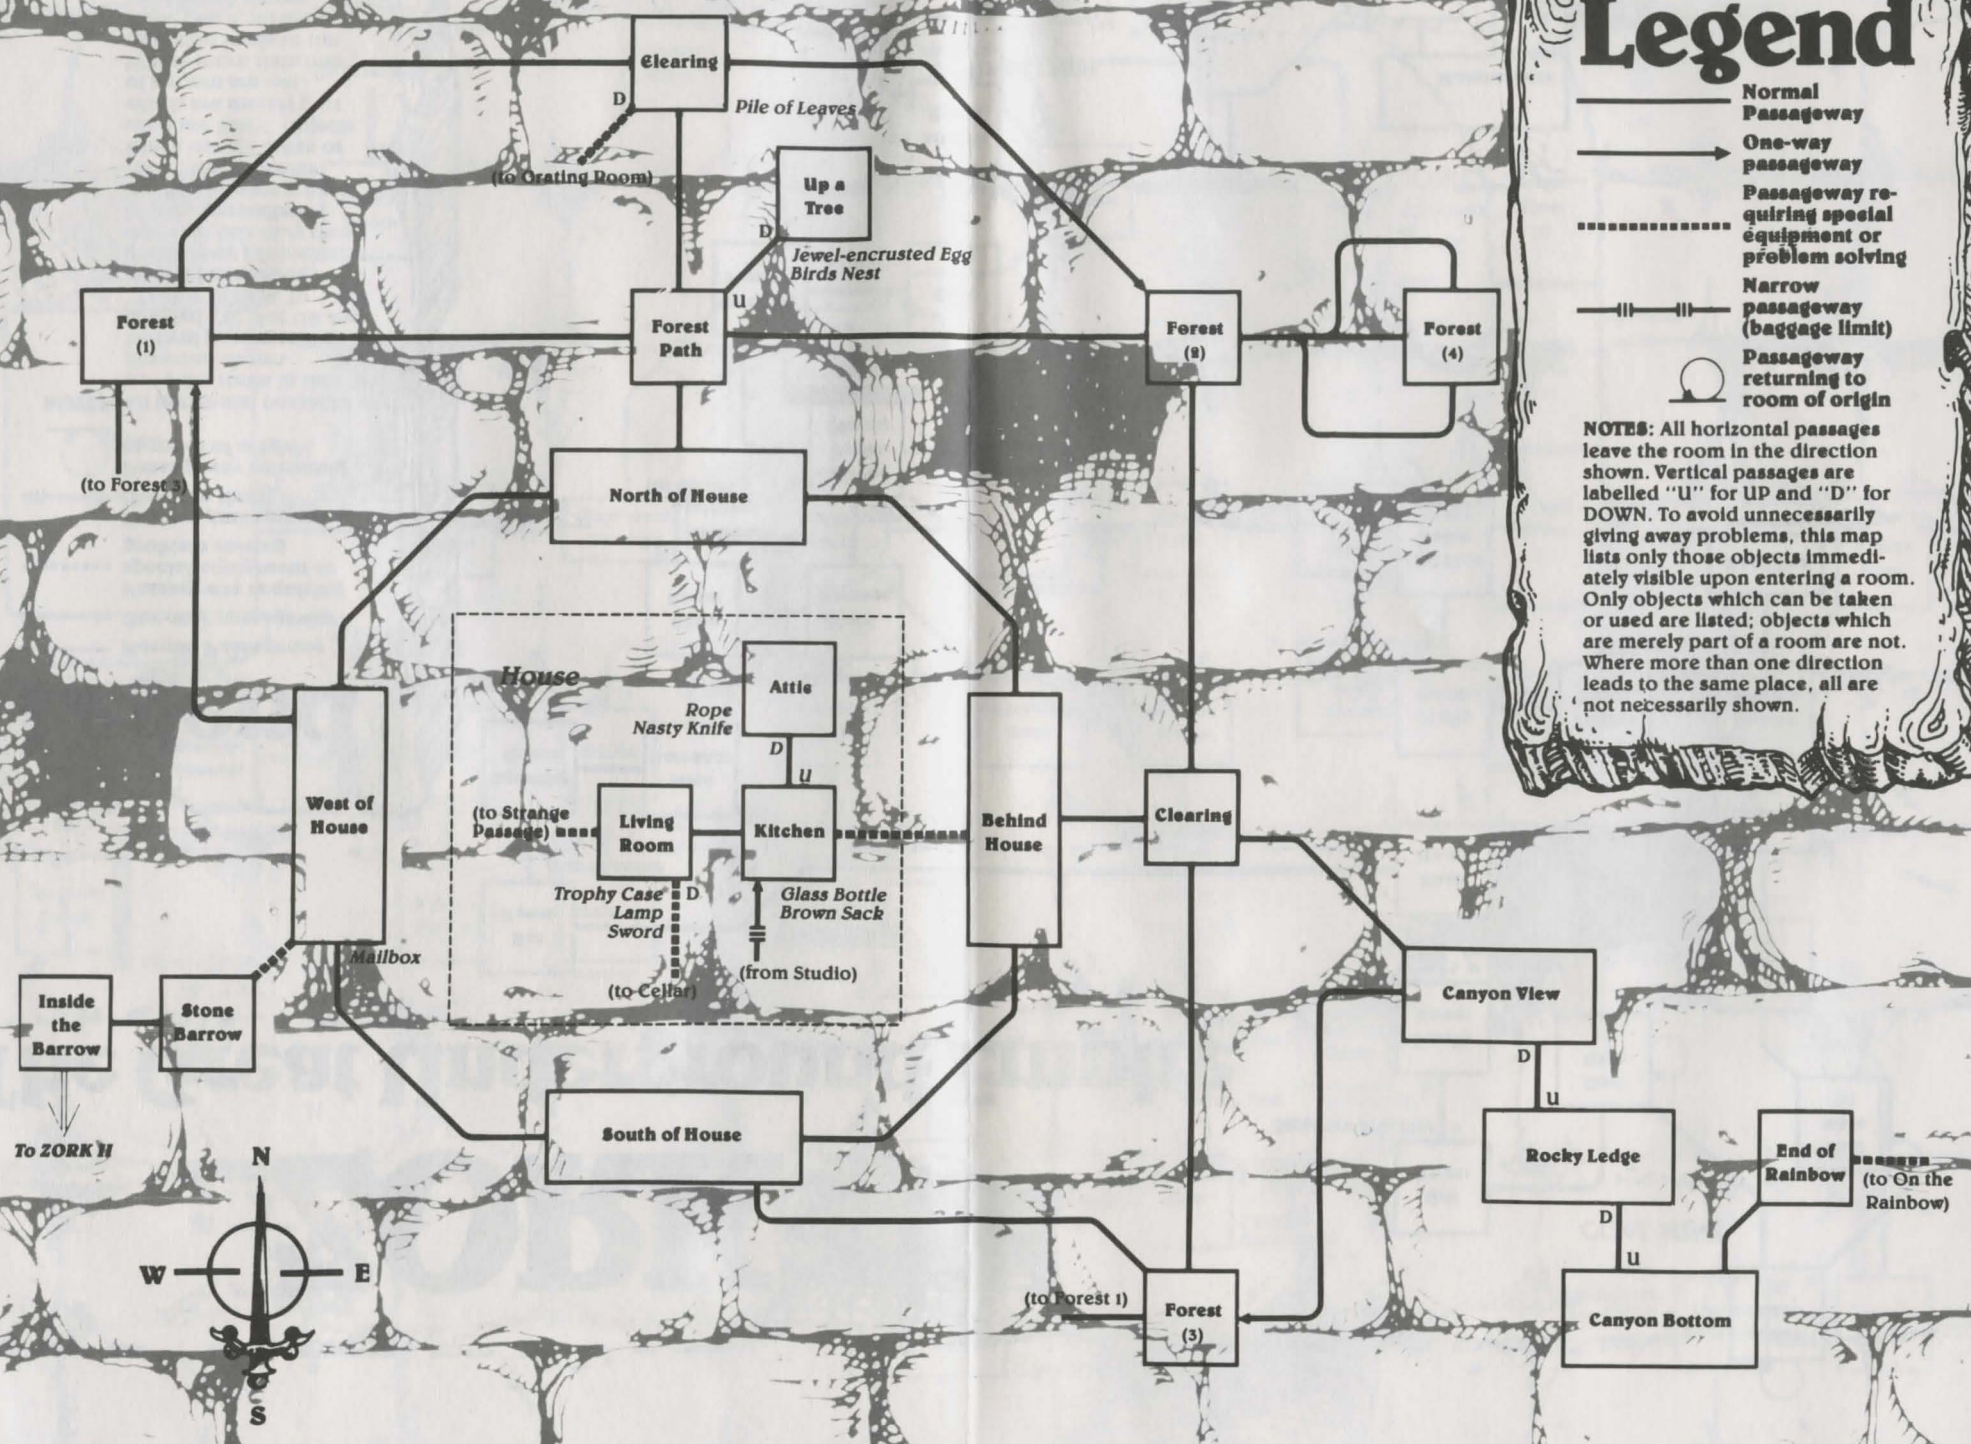

**Infocom Dept. of Touristry
Lost Despondent Adventurer's
Map for**

**The Great
Underground Empire**

INFOCOM™

Legend

- Normal Passageway
- One-way passageway
- Passageway requiring special equipment or problem solving
- Narrow passageway (baggage limit)
- Passageway returning to room of origin

NOTES: All horizontal passages leave the room in the direction shown. Vertical passages are labelled "U" for UP and "D" for DOWN. To avoid unnecessarily giving away problems, this map lists only those objects immediately visible upon entering a room. Only objects which can be taken or used are listed; objects which are merely part of a room are not. Where more than one direction leads to the same place, all are not necessarily shown.

ZORK I

The Great Underground Empire

Legend

- Normal Passageway
- One-way passageway
- Passageway requiring special equipment or problem solving
- ||| Narrow passageway (baggage limit)
- Passageway returning to room of origin