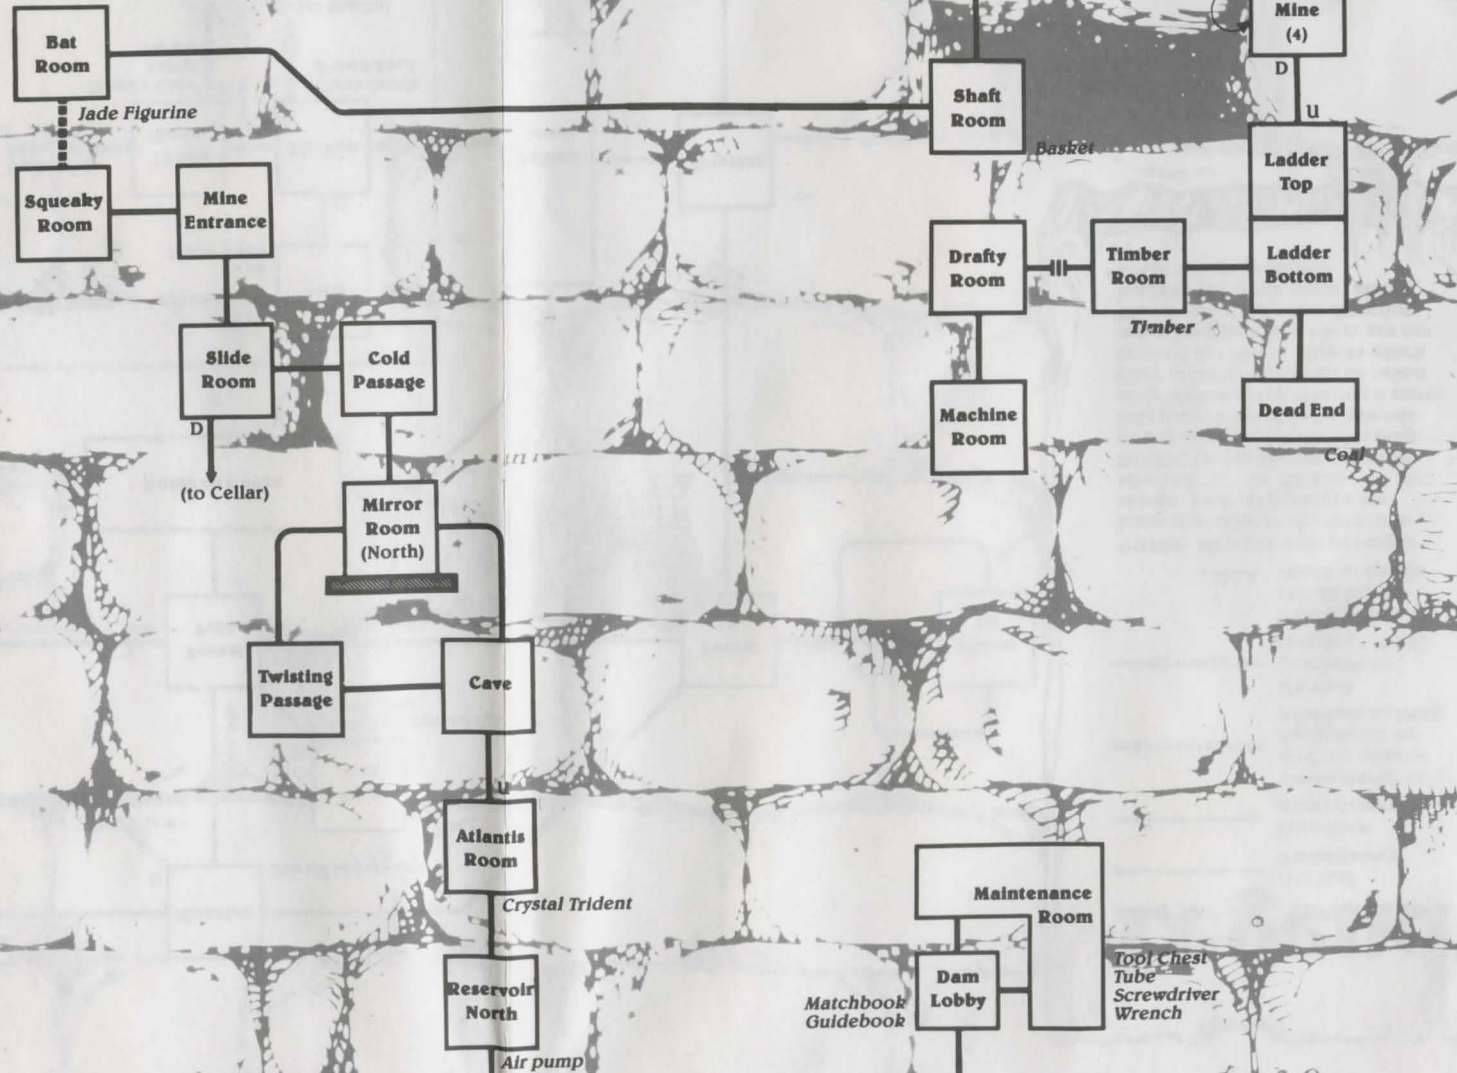

**Infocom Dept. of Touristry
Lost Despondent Adventurer's
Map for**

**The Great
Underground Empire**

INFOCOM™

Legend

- Normal Passageway
- One-way passageway
- Passageway requiring special equipment or problem solving
- Narrow passageway (baggage limit)
- Passageway returning to room of origin

NOTES: All horizontal passages leave the room in the direction shown. Vertical passages are labelled "U" for UP and "D" for DOWN. To avoid unnecessarily giving away problems, this map lists only those objects immediately visible upon entering a room. Only objects which can be taken or used are listed; objects which are merely part of a room are not. Where more than one direction leads to the same place, all are not necessarily shown.

ZORK I

The Great Underground Empire

Legend

- Normal Passageway
- One-way passageway
- Passageway requiring special equipment or problem solving
- ||| Narrow passageway (baggage limit)
- Passageway returning to room of origin