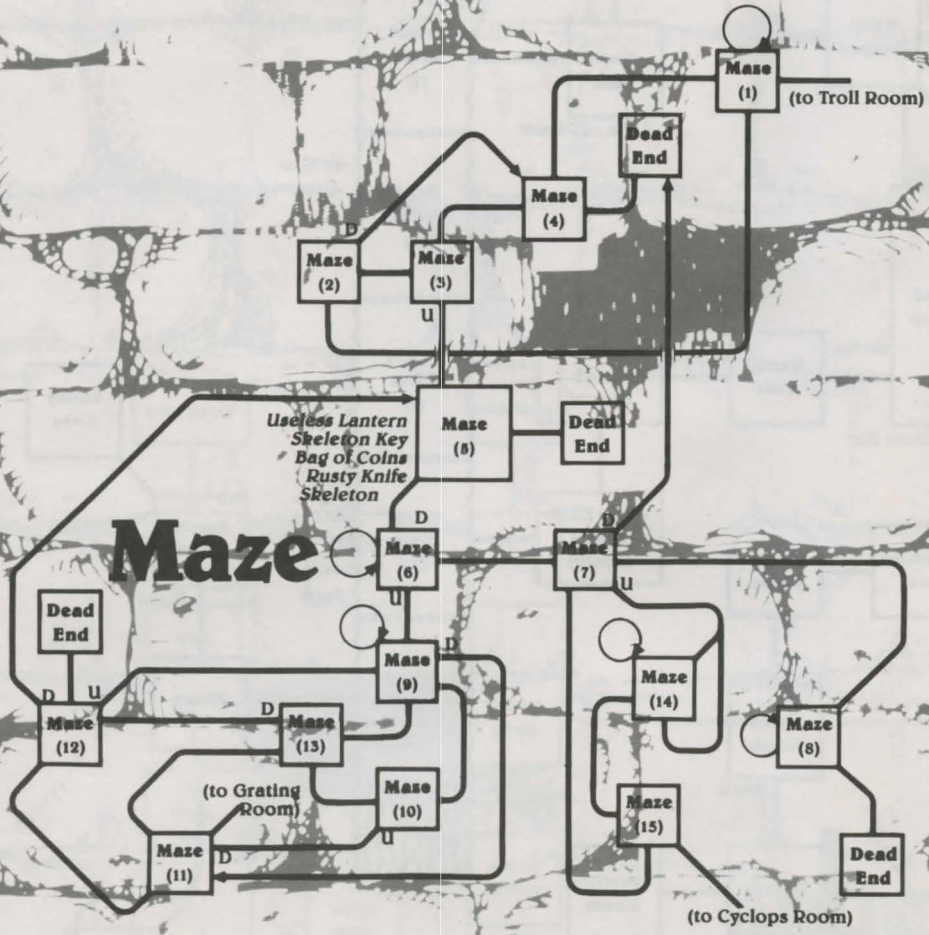

INFOCOM™

The next dimension

Infocom, Inc., 55 Wheeler St., Cambridge, MA 02138

ZORK is a registered trademark of Infocom, Inc.

©1983 Infocom, Inc. Printed in U.S.A.