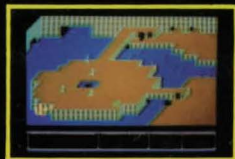

C64 version