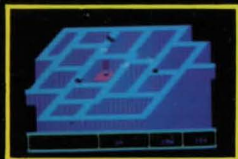

REALM OF IMPOSSIBILITY™

from Electronic Arts

ariolasoft 

ATARI
600/800 XL/130 XE
An action/strategy program
U.S. TOP 5 HIT

REALM OF IMPOSSIBILITY™

To Start

Empty cartridge slot. Turn on your computer. (Note: XL/XE Owners must hold down **OPTION** whilst switching on.) Disk will load automatically. This program will not run with a cartridge in the system.

Special Keys

Use **RESET** to return to title screen.
Use **ESC** to freeze and restart game action.

C64 version

The Abyss. As in abysmal, a good description of your chances of getting the Freeze Spell scroll down those stairs in the centre. The assorted vermin on top sure hope you'll try.