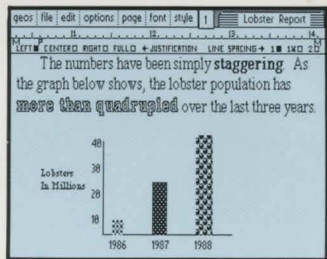

GEOS 2.0

Graphic Environment Operating System

GEOS™ 2.0 opens your Commodore 64 or 128 to a new world of integrated and graphically oriented applications. Easy-to-use icons, pull-down menus and windows allow the beginning user to feel right at home with the computer. More advanced users will find the power and sophistication needed for any job. And the "What You See Is What You Get" orientation means there are no surprises between screen and printer.

Best of all, GEOS products are fully compatible with each other. This means you can exchange data with other GEOS products such as our database, spreadsheet, desktop publisher and others. GEOS 2.0 is just the beginning of a powerful new environment for Commodore 64 and 128 owners.