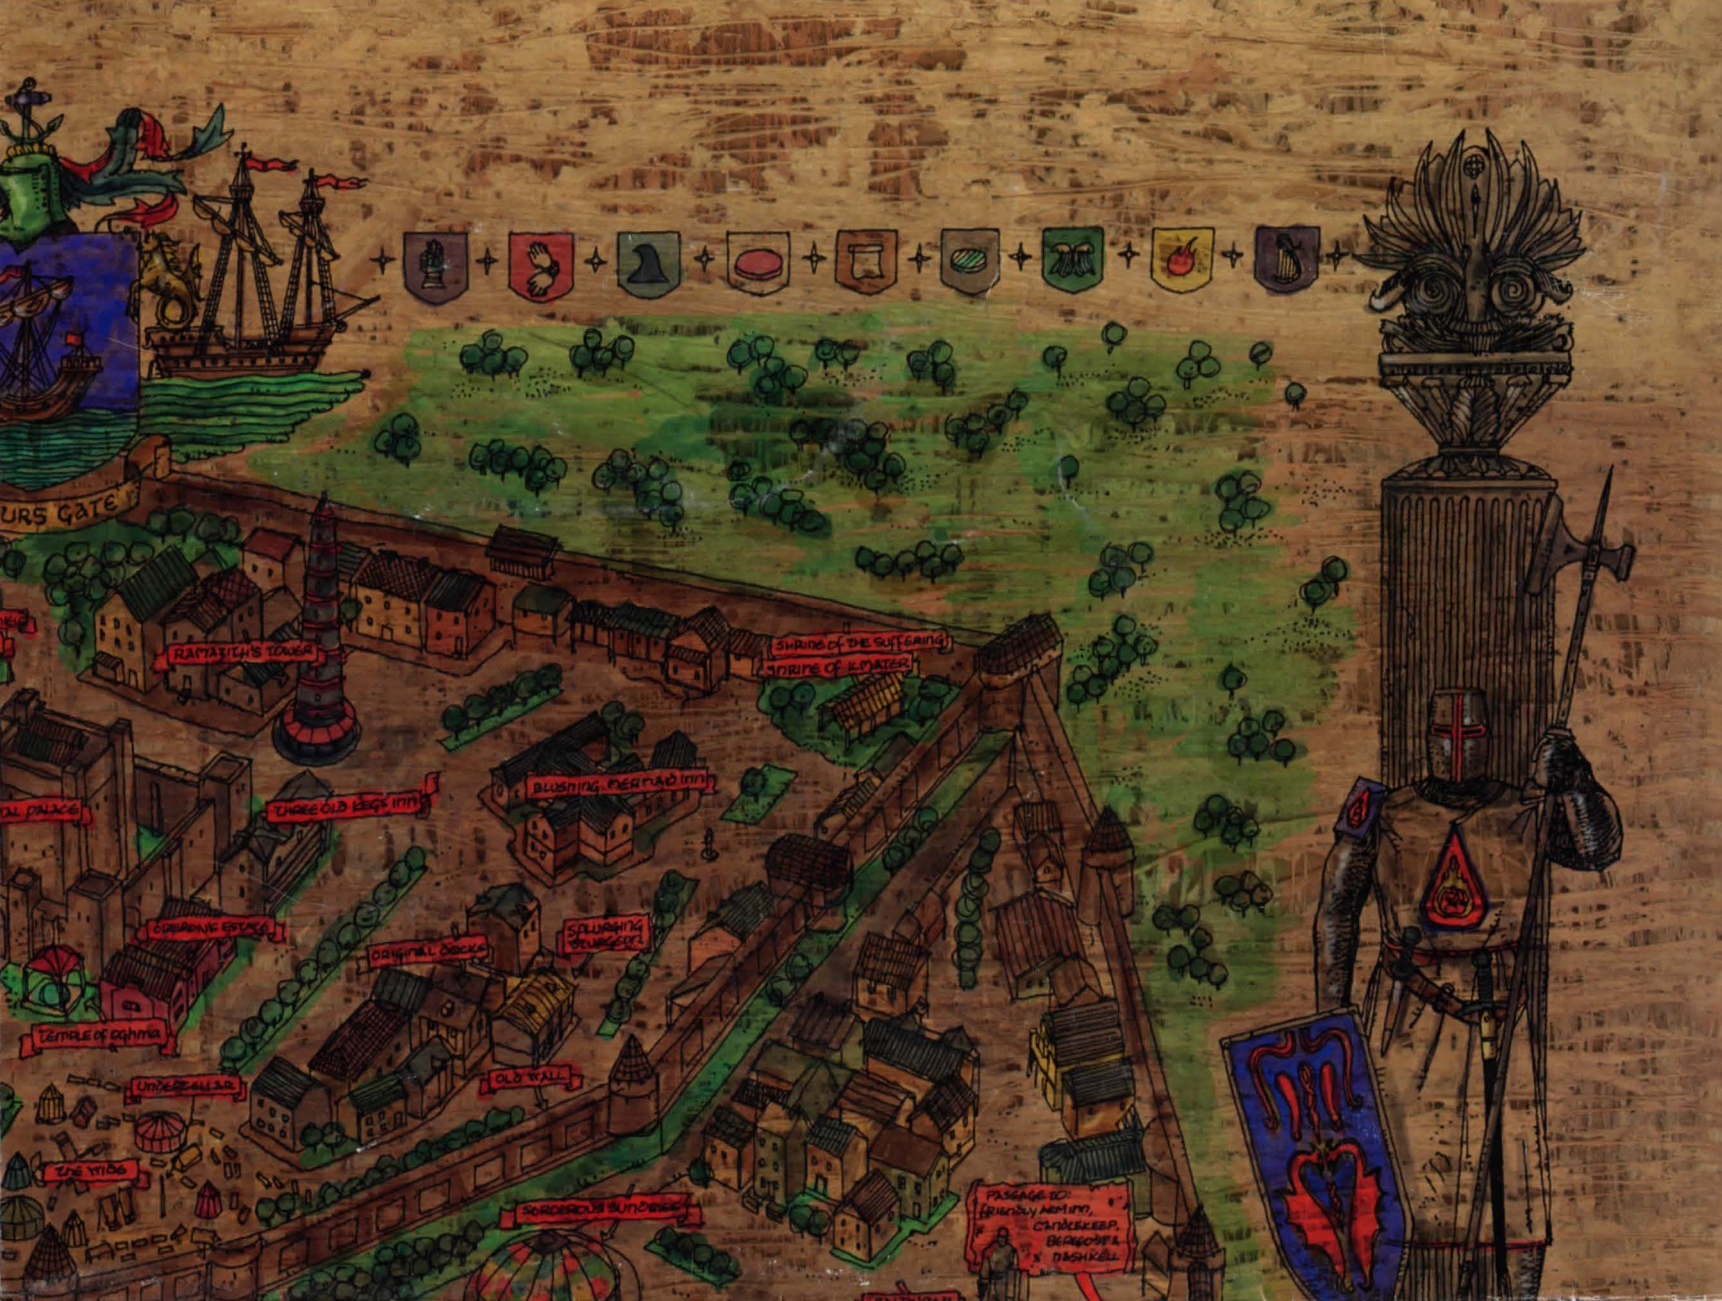

FANG PASS

THE CLOUDPEAKS

THE NECK

DURLAG'S DRIVER

MURS GATE

RAMADITH'S TOWER

SHRINE OF THE SUFFERING
SHRINE OF K. MATEL

BLUSHING MERMADITH

THREE OLD BIGS INN

CORRUPT EDGES

ORIGINAL DOCK

SQUISHING BUNNIES

TEMPLE OF COGNAC

UNDERGROUND

OLD WALL

SORDIDUS SUNDBOW