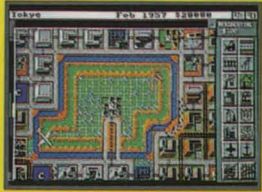

BEST ENTERTAINMENT PROGRAM OF THE YEAR 1989
Software Publisher Association

BEST SIMULATION PROGRAM OF THE YEAR 1989
Software Publisher Association

TILT D'OR DU JEU LE PLUS INNOVATEUR
TIT Magazine

BEST COMPUTER STRATEGY GAME 1989
Video Games and Computer Entertainment

BEST EDUCATIONAL PROGRAM OF THE YEAR 1989
S.P.A.

BEST EDUCATIONAL PROGRAM AWARD 1990
European Computer Leisure

SIM CITY

More than an simple game, a real phenomenon which will allow you to take the destiny of the world's greatest cities in hand !
Build factories, roads, houses, airports, organize traffic, bulldoze entire districts, balance your budget, collect taxes..., it's up to you to be brilliant and cunning. If you are able to deal with tornadoes, floods, earthquakes and other disasters, you will then see in real time your city grow and flourish, and your contented population thrive.

▲ Available on **MACINTOSH, PC and compatibles, AMIGA, C64** and soon **ATARI ST-STE, AMSTRAD and SPECTRUM**

SIM CITY TERRAIN EDITOR, ARCHITECTURE 1 & 2
THE COMPLEMENTS OF SIM CITY THAT YOU'VE GOT TO GET ! With **TERRAIN EDITOR**, you will plan your city down to the smallest details. With **ARCHITECTURE 1 & 2**, you will construct cities in Ancient Asia, the Wild West, Europe of the 21st century and even on the moon !

INFOGRAAMES