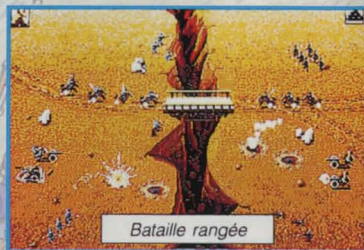

NORTH & SOUTH

ENFIN DISPONIBLE SUR
ANSTRAD & SPECTRUM

Chaaaargez !!! A 1 ou 2 joueurs, revivez la Guerre de Sécession en encerclant vos adversaires, en lançant des raids solitaires sur les Forts ou en détournant les trains transportant l'or ennemi. Basé sur la BD « Les Tuniques Bleues » ce jeu présente dans un cocktail détonnant, une dose de stratégie, une pincée d'adresse et un zeste d'humour. Alors, « A vos sabres ! ».