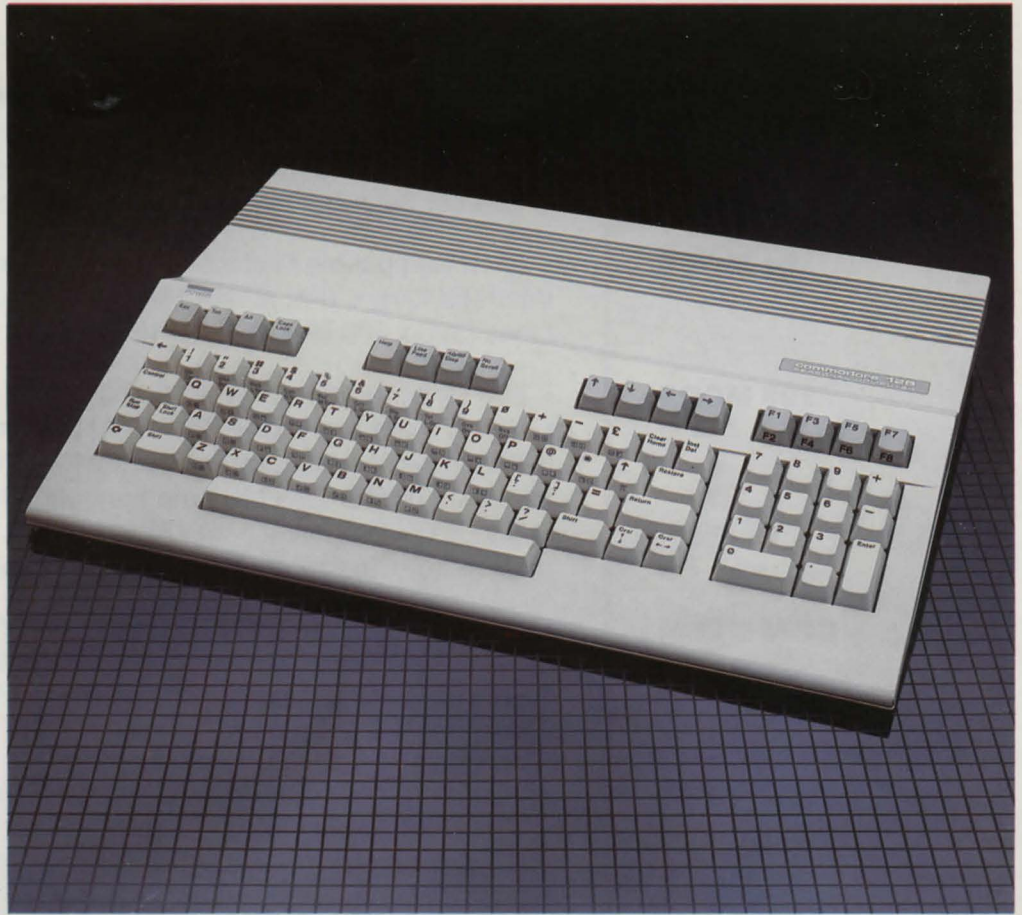

# COMMODORE 128

### The Commodore 128 Personal Computer features:

- 128K RAM for advanced applications and increased productivity
- User selectable 40/80 column full color display
- Numeric Key Pad to increase data entry efficiency and accuracy
- Optional 1571 fast disk drive saves time and increases productivity
- Runs off-the-shelf CP/M® software such as WordStar™, dBase II™ and The Perfect Series™
- User Expandable to 512K for rapid data access with RAM expansion modules
- 100% compatible with Commodore 64 software and peripherals